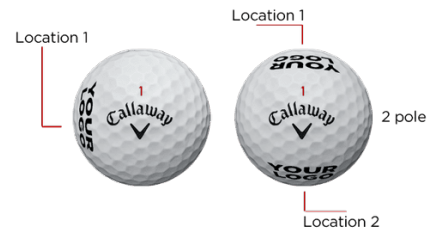

# Callaway Chrome Soft

SKU: # 1125

## Logo Placement and Size

Logo Size: 7/8" Circle (1" max.)

- Includes a 1-5 color Logo / Imprint in one Position.
- 3 Balls per Sleeve, 4 Sleeves Per Dozen Box
- **Construction:** 3-Piece Ultra Soft Urethane, Hex Tour Aero Pattern
- **Minimum Order:** 3 Dozen.
- **PMS Colors:** No Charge - Minimum 12 Dozen
- **3-5 Dozen** Includes 1 Color Imprint or Logo.
- **6+ Dozen** Includes 1 - 5 Color Imprint or Logo.
- **Turnaround Time:** 5 Working Days + Transit Time.