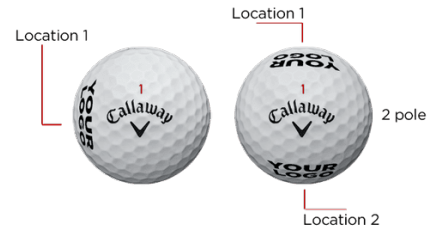

Callaway Chrome Soft

SKU: # 1125

Logo Placement and Size

Logo Size: 7/8" Circle (1" max.)

Why Is Chrome Soft Unique and Who's It For?

Chrome Soft is designed for a wide range of golfers who want outstanding feel, excellent distance, and incredible forgiveness. Key performance characteristics include our signature Chrome Soft feel, more distance off the tee, low spinning iron shots, and a high level of greenside control.

- Includes a 1-5 color Logo / Imprint in one Position.
- 3 Balls per Sleeve, 4 Sleeves Per Dozen Box
- **Construction:** 3-Piece Ultra Soft Urethane, Hex Tour Aero Pattern
- **Minimum Order:** 3 Dozen.
- **PMS Colors:** No Charge - Minimum 12 Dozen
- **3-5 Dozen** Includes 1 Color Imprint or Logo.
- **6+ Dozen** Includes 1 - 5 Color Imprint or Logo.
- **Turnaround Time:** 5 Working Days + Transit Time.