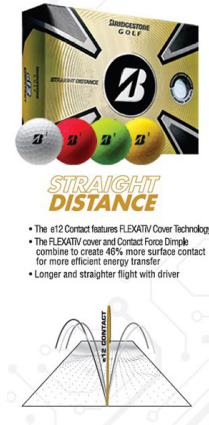

# Bridgestone e12 Contact

SKU: # 1477

**The e12 CONTACT utilizes Bridgestone’s Delta Wing Dimple pattern for less drag and optimized aerodynamics in the cover.**

- 3 Balls per Sleeve, 4 Sleeves Per Dozen Box
- **3-5 Dozen** Includes 1 Color Imprint or Logo.
- **6+ Dozen** Includes 1 - 5 Color Imprint or Logo.
- **PMS Colors:** No Charge - Minimum 12 Dozen
- **Turnaround Time:** 5 Working Days + Transit Time.
- **Minimum Order:** 3 Dozen.

[Buy this Ball Non Printed](#)

| Quantity | 3       | 6       | 12      | 24      | 48      | 120     |
|----------|---------|---------|---------|---------|---------|---------|
| Price    | \$40.97 | \$34.98 | \$29.48 | \$27.23 | \$25.78 | \$24.58 |