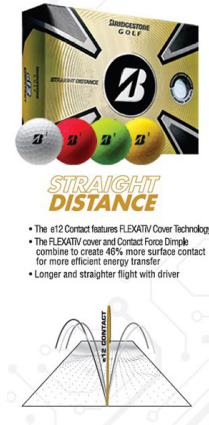

Bridgestone e12 Contact

SKU: # 1477

The e12 CONTACT utilizes Bridgestone’s Delta Wing Dimple pattern for less drag and optimized aerodynamics in the cover.

- 3 Balls per Sleeve, 4 Sleeves Per Dozen Box
- **3-5 Dozen** Includes 1 Color Imprint or Logo.
- **6+ Dozen** Includes 1 - 5 Color Imprint or Logo.
- **PMS Colors:** No Charge - Minimum 12 Dozen
- **Turnaround Time:** 5 Working Days + Transit Time.
- **Minimum Order:** 3 Dozen.