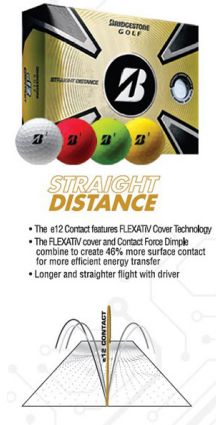

Bridgestone e12 Contact

SKU: # 1477

The e12 CONTACT utilizes Bridgestone’s Delta Wing Dimple pattern for less drag and optimized aerodynamics in the cover.

- 3 Balls per Sleeve, 4 Sleeves Per Dozen Box
- **3-5 Dozen** Includes 1 Color Imprint or Logo.
- **6+ Dozen** Includes 1 - 5 Color Imprint or Logo.