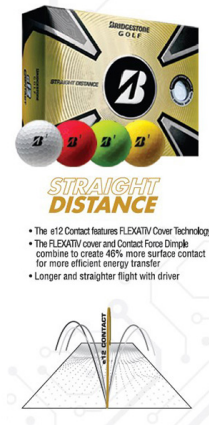

Bridgestone e12 Contact

SKU: # 1477

The e12 CONTACT utilizes Bridgestone’s Delta Wing Dimple pattern for less drag and optimized aerodynamics in the cover.

- 3 Balls per Sleeve, 4 Sleeves Per Dozen Box
- **3-5 Dozen** Includes 1 Color Imprint or Logo.
- **6+ Dozen** Includes 1 - 5 Color Imprint or Logo.
- **PMS Colors:** No Charge - Minimum 12 Dozen
- **Turnaround Time:** 5 Working Days + Transit Time.
- **Minimum Order:** 3 Dozen.