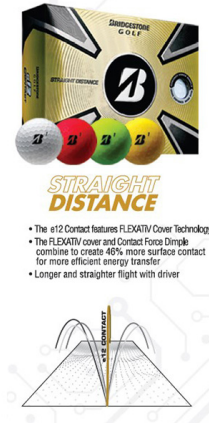

Bridgestone e12 Contact

SKU: # 1477

The e12 CONTACT utilizes Bridgestone’s Delta Wing Dimple pattern for less drag and optimized aerodynamics in the cover.

- 3 Balls per Sleeve, 4 Sleeves Per Dozen Box
- **3-5 Dozen** Includes 1 Color Imprint or Logo.
- **6+ Dozen** Includes 1 - 5 Color Imprint or Logo.
- **PMS Colors:** No Charge - Minimum 12 Dozen
- **Turnaround Time:** 5 Working Days + Transit Time.
- **Minimum Order:** 3 Dozen.