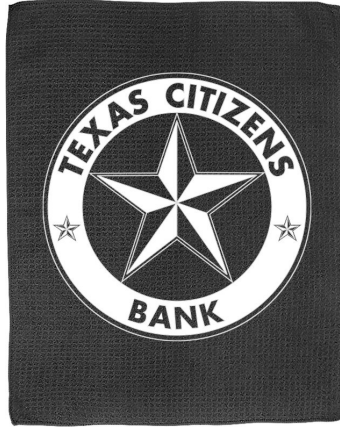

Waffle Golf Towel 15" x 18" with Logo

SKU: # 1535

- **Towel Size:** 15" x 18" 1.5 lb./doz.
- **Towel Colors:** White, Black, Pink
- **Material:** 85% Polyester 15% Polyamide with Serged Edge
- **Screen Printing Area:** 12" x 12"