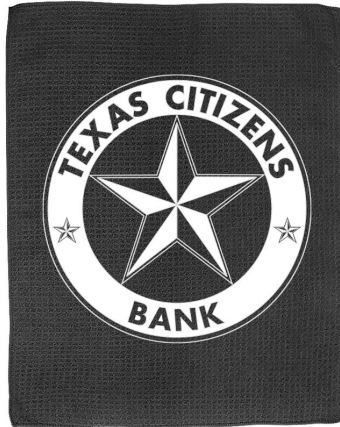

# Waffle Golf Towel 15" x 18" with Logo

SKU: # 1535

- **Towel Size:** 15" x 18" 1.5 lb./doz.
- **Towel Colors:** White, Black, Pink
- **Material:** 85% Polyester 15% Polyamide with Serged Edge
- **Screen Printing Area:** 12" x 12"
  
- Price includes a 1-2 color logo,
- Extra Imprint Colors (up to 6) available on Order Form
  
- **Minimum Order:** 48 Towels
- **Production Time:** See Order Form Below