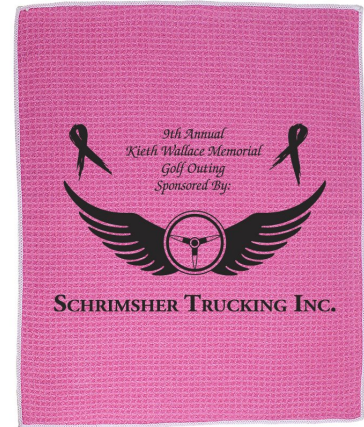

# Waffle Golf Towel 15" x 18" with Logo

SKU: # 1535

- **Towel Size:** 15" x 18" 1.5 lb./doz.
- **Towel Colors:** White, Black, Pink
- **Material:** 85% Polyester 15% Polyamide with Serged Edge
- **Screen Printing Area:** 12" x 12"
  
- Price includes a 1-2 color logo,
- Extra Imprint Colors (up to 6) available on Order Form
  
- **Minimum Order:** 48 Towels
- **Production Time:** See Order Form Below