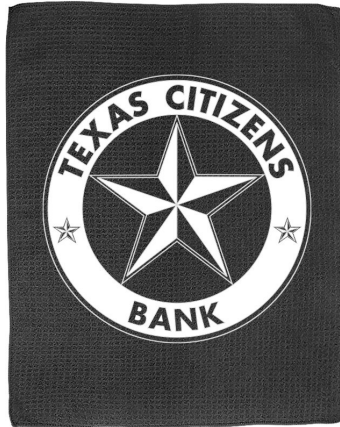

Waffle Golf Towel 15" x 18" with Logo

SKU: # 1535

- **Towel Size:** 15" x 18" 1.5 lb./doz.
- **Towel Colors:** White, Black, Pink
- **Material:** 85% Polyester 15% Polyamide with Serged Edge
- **Screen Printing Area:** 12" x 12"