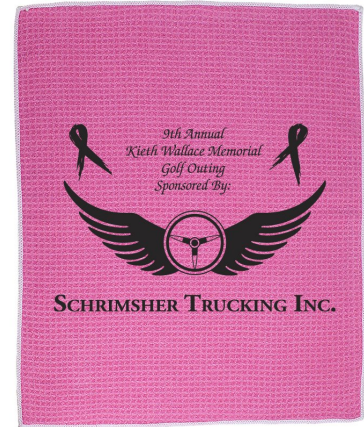

Waffle Golf Towel 15" x 18" with Logo

SKU: # 1535

- **Towel Size:** 15" x 18" 1.5 lb./doz.
- **Towel Colors:** White, Black, Pink
- **Material:** 85% Polyester 15% Polyamide with Serged Edge
- **Screen Printing Area:** 12" x 12"