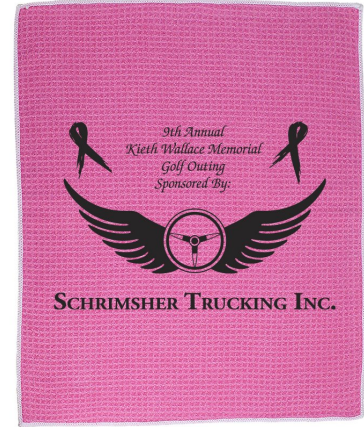

Waffle Golf Towel 15" x 18" with Logo

SKU: # 1535

- **Towel Size:** 15" x 18" 1.5 lb./doz.
- **Towel Colors:** White, Black, Pink
- **Material:** 85% Polyester 15% Polyamide with Serged Edge
- **Screen Printing Area:** 12" x 12"