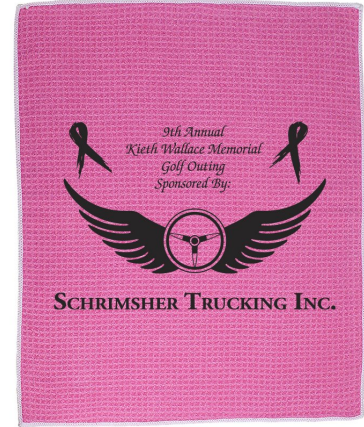

# Waffle Golf Towel 15" x 18" with Logo

SKU: # 1535

- **Towel Size:** 15" x 18" 1.5 lb./doz.
- **Towel Colors:** White, Black, Pink
- **Material:** 85% Polyester 15% Polyamide with Serged Edge
- **Screen Printing Area:** 12" x 12"
  
- Price includes a 1-2 color logo,
- Extra Imprint Colors (up to 6) available on Order Form
  
- **Minimum Order:** 48 Towels
- **Production Time:** See Order Form Below