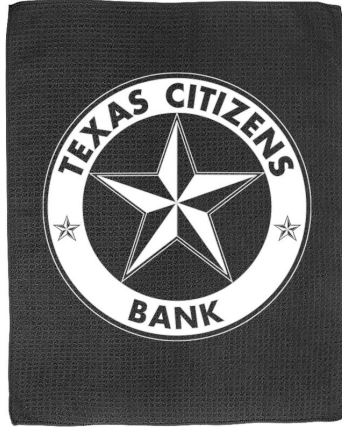

# Waffle Golf Towel 15" x 18" with Logo

SKU: # 1535

- **Towel Size:** 15" x 18" 1.5 lb./doz.
- **Towel Colors:** White, Black, Pink
- **Material:** 85% Polyester 15% Polyamide with Serged Edge
- **Screen Printing Area:** 12" x 12"
  
- Price includes a 1-2 color logo,
- Extra Imprint Colors (up to 6) available on Order Form
  
- **Minimum Order:** 48 Towels
- **Production Time:** See Order Form Below