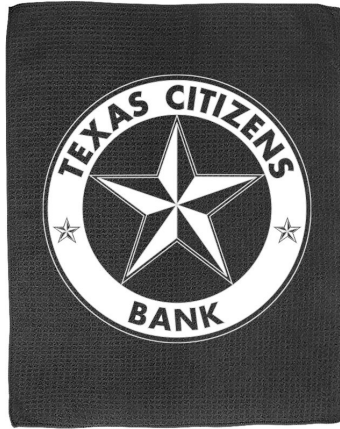

Waffle Golf Towel 15" x 18" with Logo

SKU: # 1535

- **Towel Size:** 15" x 18" 1.5 lb./doz.
- **Towel Colors:** White, Black, Pink
- **Material:** 85% Polyester 15% Polyamide with Serged Edge
- **Screen Printing Area:** 12" x 12"