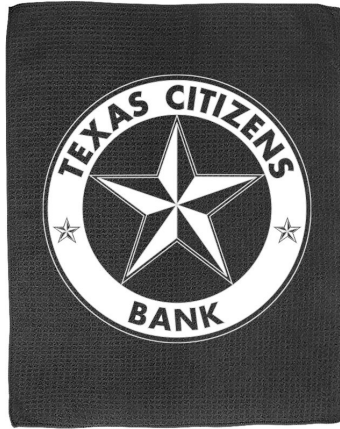

# Waffle Golf Towel 15" x 18" with Logo

SKU: # 1535

- **Towel Size:** 15" x 18" 1.5 lb./doz.
- **Towel Colors:** White, Black, Pink
- **Material:** 85% Polyester 15% Polyamide with Serged Edge
- **Screen Printing Area:** 12" x 12"
  
- Price includes a 1-2 color logo,
- Extra Imprint Colors (up to 6) available on Order Form
  
- **Minimum Order:** 48 Towels
- **Production Time:** See Order Form Below