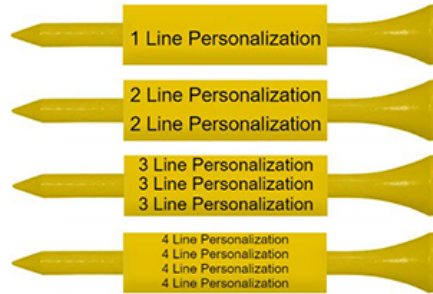

Wood Golf Tees in Clear Display Bowl

SKU: # 93

Rectangle represents Imprint Area, which wraps around the tee.

Order Includes:

- 1,000 Golf Tees (2 3/4") with 1 Color Custom Logo
- Clear Display Bowl Holds 700 - 2 3/4" Golf Tees

OR:

- 1,000 Golf Tees (3 1/4") with 1 Color Custom Logo
- Clear Display Bowl Holds 575 - 3 1/4" Golf Tees

- Imprint Area on Tees (shank):

- 2 3/4": 1 3/8"
- 3 1/4": 1 5/8"

- Imprint Area on Tees (cup): 3/8" Diameter

- Easy Storage and Transport
- Great for Counter or Retail Display!
- Tees Available in 26 Different Colors!
- **Turnaround Time:** 5 Working Days.

Quantity	2	6	12
Price	\$64.30	\$62.30	\$58.30