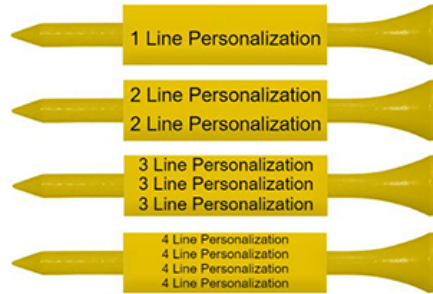

Wood Golf Tees in Clear Display Bowl

SKU: # 93

Rectangle represents Imprint Area, which wraps around the tee.

 **MADE IN USA**

Order Includes:

- 1,000 Golf Tees (2 3/4") with 1 Color Custom Logo
- Clear Display Bowl Holds 700 - 2 3/4" Golf Tees

OR:

- 1,000 Golf Tees (3 1/4") with 1 Color Custom Logo
- Clear Display Bowl Holds 575 - 3 1/4" Golf Tees

- Imprint Area on Tees (shank):

- 2 3/4": 1 3/8"
- 3 1/4": 1 5/8"

- Imprint Area on Tees (cup): 3/8" Diameter

- Easy Storage and Transport
- Great for Counter or Retail Display!
- Tees Available in 26 Different Colors!
- **Turnaround Time:** 5 Working Days.

Quantity	2	6	12
Price	\$64.30	\$62.30	\$58.30