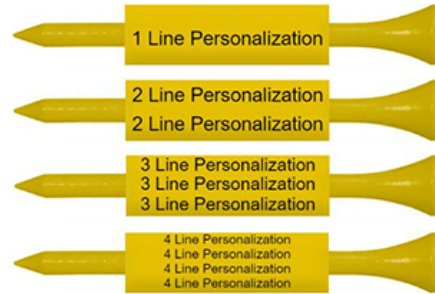

Wood Golf Tees in Clear Display Bowl

SKU: # 93

Rectangle represents Imprint Area, which wraps around the tee.

 MADE IN USA

Order Includes:

- 1,000 Golf Tees (2 3/4") with 1 Color Custom Logo
- Clear Display Bowl Holds 700 - 2 3/4" Golf Tees

OR:

- 1,000 Golf Tees (3 1/4") with 1 Color Custom Logo
- Clear Display Bowl Holds 575 - 3 1/4" Golf Tees

- Imprint Area on Tees (shank):

- 2 3/4": 1 3/8"
- 3 1/4": 1 5/8"

- Imprint Area on Tees (cup): 3/8" Diameter

- Easy Storage and Transport
- Great for Counter or Retail Display!
- Tees Available in 26 Different Colors!
- **Turnaround Time:** 5 Working Days.

Quantity	2	6	12
Price	\$64.30	\$62.30	\$58.30