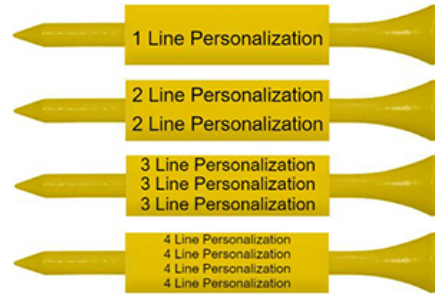

# Wood Golf Tees in Clear Display Bowl

SKU: # 93

Rectangle represents Imprint Area, which wraps around the tee.

 **MADE IN USA**

## Order Includes:

- 1,000 Golf Tees (**2 3/4"**) with 1 Color Custom Logo
- Clear Display Bowl Holds 700 - 2 3/4" Golf Tees

OR:

- 1,000 Golf Tees (**3 1/4"**) with 1 Color Custom Logo
- Clear Display Bowl Holds 575 - 3 1/4" Golf Tees

## - Imprint Area on Tees (shank):

- 2 3/4": 1 3/8"
- 3 1/4": 1 5/8"

## - Imprint Area on Tees (cup): 3/8" Diameter

- Easy Storage and Transport
- Great for Counter or Retail Display!
- Tees Available in 26 Different Colors!
- **Turnaround Time:** 5 Working Days.

Quantity	2	6	12
Price	\$64.30	\$62.30	\$58.30