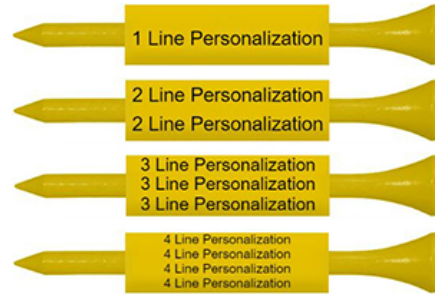

# Wood Golf Tees in Clear Display Bowl

SKU: # 93

Rectangle represents Imprint Area,  
which wraps around the tee.

 **MADE IN USA**

## Order Includes:

- 1,000 Golf Tees (**2 3/4"**) with 1 Color Custom Logo
- Clear Display Bowl Holds 700 - 2 3/4" Golf Tees

OR:

- 1,000 Golf Tees (**3 1/4"**) with 1 Color Custom Logo
- Clear Display Bowl Holds 575 - 3 1/4" Golf Tees

## - Imprint Area on Tees (shank):

- 2 3/4": 1 3/8"
- 3 1/4": 1 5/8"

## - Imprint Area on Tees (cup): 3/8" Diameter

- Easy Storage and Transport
- Great for Counter or Retail Display!
- Tees Available in 26 Different Colors!
- **Turnaround Time:** 5 Working Days.

Quantity	2	6	12
Price	\$64.30	\$62.30	\$58.30