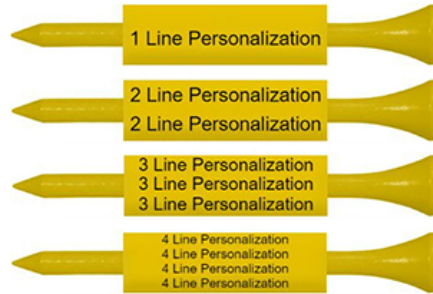

Wood Golf Tees in Clear Display Bowl

SKU: # 93

Rectangle represents Imprint Area, which wraps around the tee.

 **MADE IN USA**

Order Includes:

- 1,000 Golf Tees (**2 3/4"**) with 1 Color Custom Logo
- Clear Display Bowl Holds 700 - 2 3/4" Golf Tees

OR:

- 1,000 Golf Tees (**3 1/4"**) with 1 Color Custom Logo
- Clear Display Bowl Holds 575 - 3 1/4" Golf Tees

- Imprint Area on Tees (shank):

- 2 3/4": 1 3/8"
- 3 1/4": 1 5/8"

- Imprint Area on Tees (cup): 3/8" Diameter

- Easy Storage and Transport
- Great for Counter or Retail Display!
- Tees Available in 26 Different Colors!
- **Turnaround Time:** 5 Working Days.

Quantity	2	6	12
Price	\$64.30	\$62.30	\$58.30