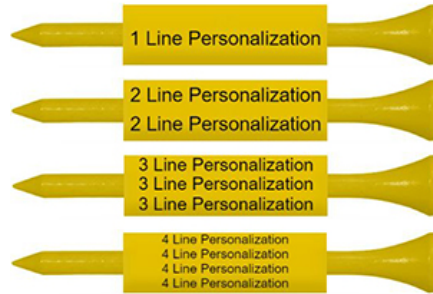

# Wood Golf Tees in Clear Display Bowl

SKU: # 93

Rectangle represents Imprint Area, which wraps around the tee.

MADE IN USA

## Order Includes:

- 1,000 Golf Tees (2 3/4") with 1 Color Custom Logo
- Clear Display Bowl Holds 700 - 2 3/4" Golf Tees

OR:

- 1,000 Golf Tees (3 1/4") with 1 Color Custom Logo
- Clear Display Bowl Holds 575 - 3 1/4" Golf Tees

## - Imprint Area on Tees (shank):

- 2 3/4": 1 3/8"
- 3 1/4": 1 5/8"

## - Imprint Area on Tees (cup): 3/8" Diameter

- Easy Storage and Transport
- Great for Counter or Retail Display!
- Tees Available in 26 Different Colors!
- **Turnaround Time:** 5 Working Days.

Quantity	2	6	12
Price	\$64.30	\$62.30	\$58.30