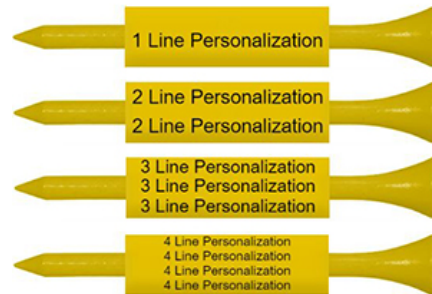

Wood Golf Tees in Clear Display Bowl

SKU: # 93

Rectangle represents Imprint Area, which wraps around the tee.

 **MADE IN USA**

Order Includes:

- 1,000 Golf Tees (**2 3/4"**) with 1 Color Custom Logo
- Clear Display Bowl Holds 700 - 2 3/4" Golf Tees

OR:

- 1,000 Golf Tees (**3 1/4"**) with 1 Color Custom Logo
- Clear Display Bowl Holds 575 - 3 1/4" Golf Tees

- Imprint Area on Tees (shank):

- 2 3/4": 1 3/8"
- 3 1/4": 1 5/8"

- Imprint Area on Tees (cup): 3/8" Diameter

- Easy Storage and Transport
- Great for Counter or Retail Display!
- Tees Available in 26 Different Colors!
- **Turnaround Time:** 5 Working Days.

Quantity	2	6	12
Price	\$64.30	\$62.30	\$58.30