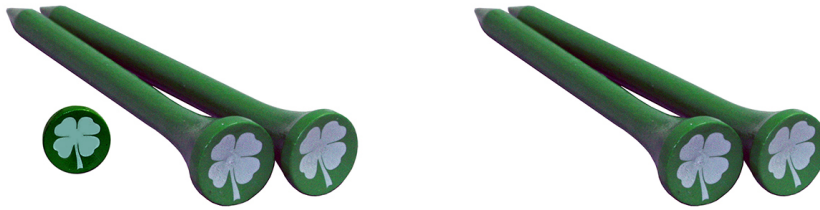

# Stock Imprinted Tees - Shamrock - 2 3/4" Pack of 100

SKU: # 1600-10

---

- **Tee Color:** Light Green, Dark Green
- **Tee Size:** 2 3/4"
  
- **Pack of 100**
- **Ships out Next Business Day**

Quantity	2	10
Price	\$7.99	\$6.99