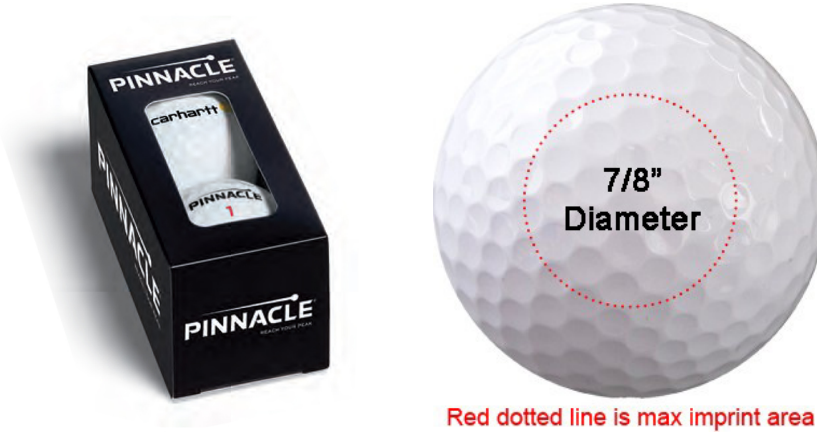

Pinnacle 2-Ball Sleeve

SKU: # 1484-1-N

- Sleeve Contains 2 Custom Logo Golf Balls
- Your Choice of Pinnacle Golf Balls
- Minimum 72 Sleeves (equals 12 dozen balls)
- Must be ordered in multiples of 6.

Quantity	72	144	288	720	1440
Price	\$5.29	\$4.95	\$4.68	\$4.35	\$4.08