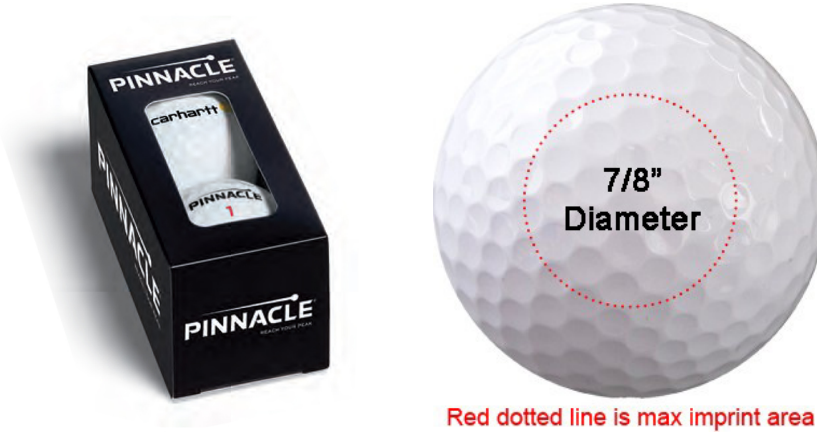

Pinnacle 2-Ball Sleeve

SKU: # 1484-1-N

Red dotted line is max imprint area

- Sleeve Contains 2 Custom Logo Golf Balls
- Your Choice of Pinnacle Golf Balls
- Minimum 72 Sleeves (equals 12 dozen balls)
- Must be ordered in multiples of 6.