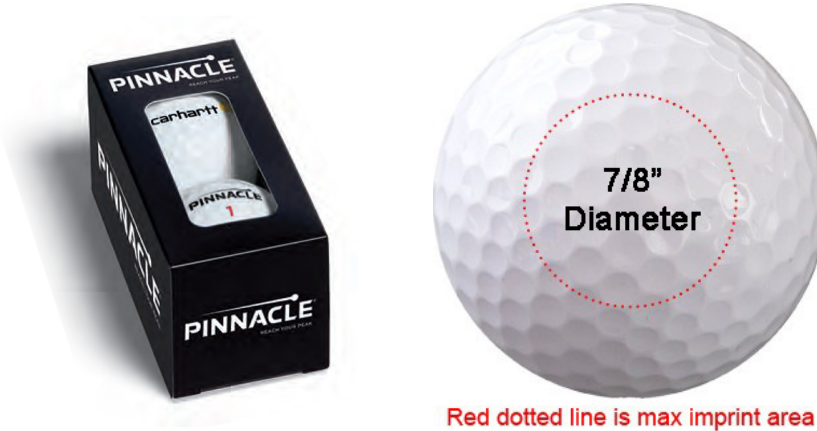

# Pinnacle 2-Ball Sleeve

SKU: # 1484-1-N

- Sleeve Contains 2 Custom Logo Golf Balls
- Your Choice of Pinnacle Golf Balls
- Minimum 72 Sleeves (equals 12 dozen balls)
- Must be ordered in multiples of 6.