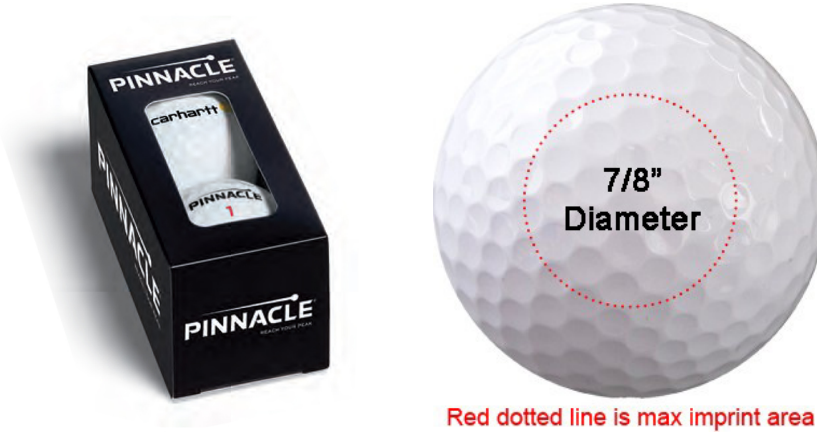

Pinnacle 2-Ball Sleeve

SKU: # 1484-1-N

- Sleeve Contains 2 Pinnacle Distance Logo Golf Balls
- Minimum 72 Sleeves (equals 12 dozen balls)
- Must be ordered in multiples of 6.

Quantity	72	144	288	720	1440
Price	\$5.37	\$5.04	\$4.76	\$4.43	\$4.16